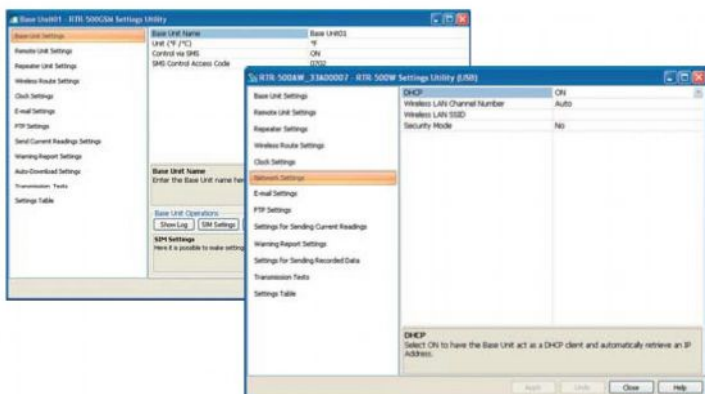

Melco Buda d.o.o.
- kancelarija u Beogradu: Hadži Nikole Živkovića br.2
Poslovna zgrada Iskra komerc, kancelarija 15/ II sprat
tel: 011/ 2181 609, tel/faks: 011/ 3286 445
e mail: office-beograd@melcobuda.co.rs, budimir.melcobuda@gmail.com
www.melcobuda.co.rs, www.kyoritsu-instrumenti.com, www.termovizija.com

- kancelarija u Despotovcu: Saveza Boraca br.7, 35213 Despotovac, Srbija
tel:035/612 916, faks:035/613 319, mob. 063/8003370
e mail: office@kyoritsu-instrumenti.com, office@melcobuda.co.rs

- Germany address: Quer strasse 18 Offenbach